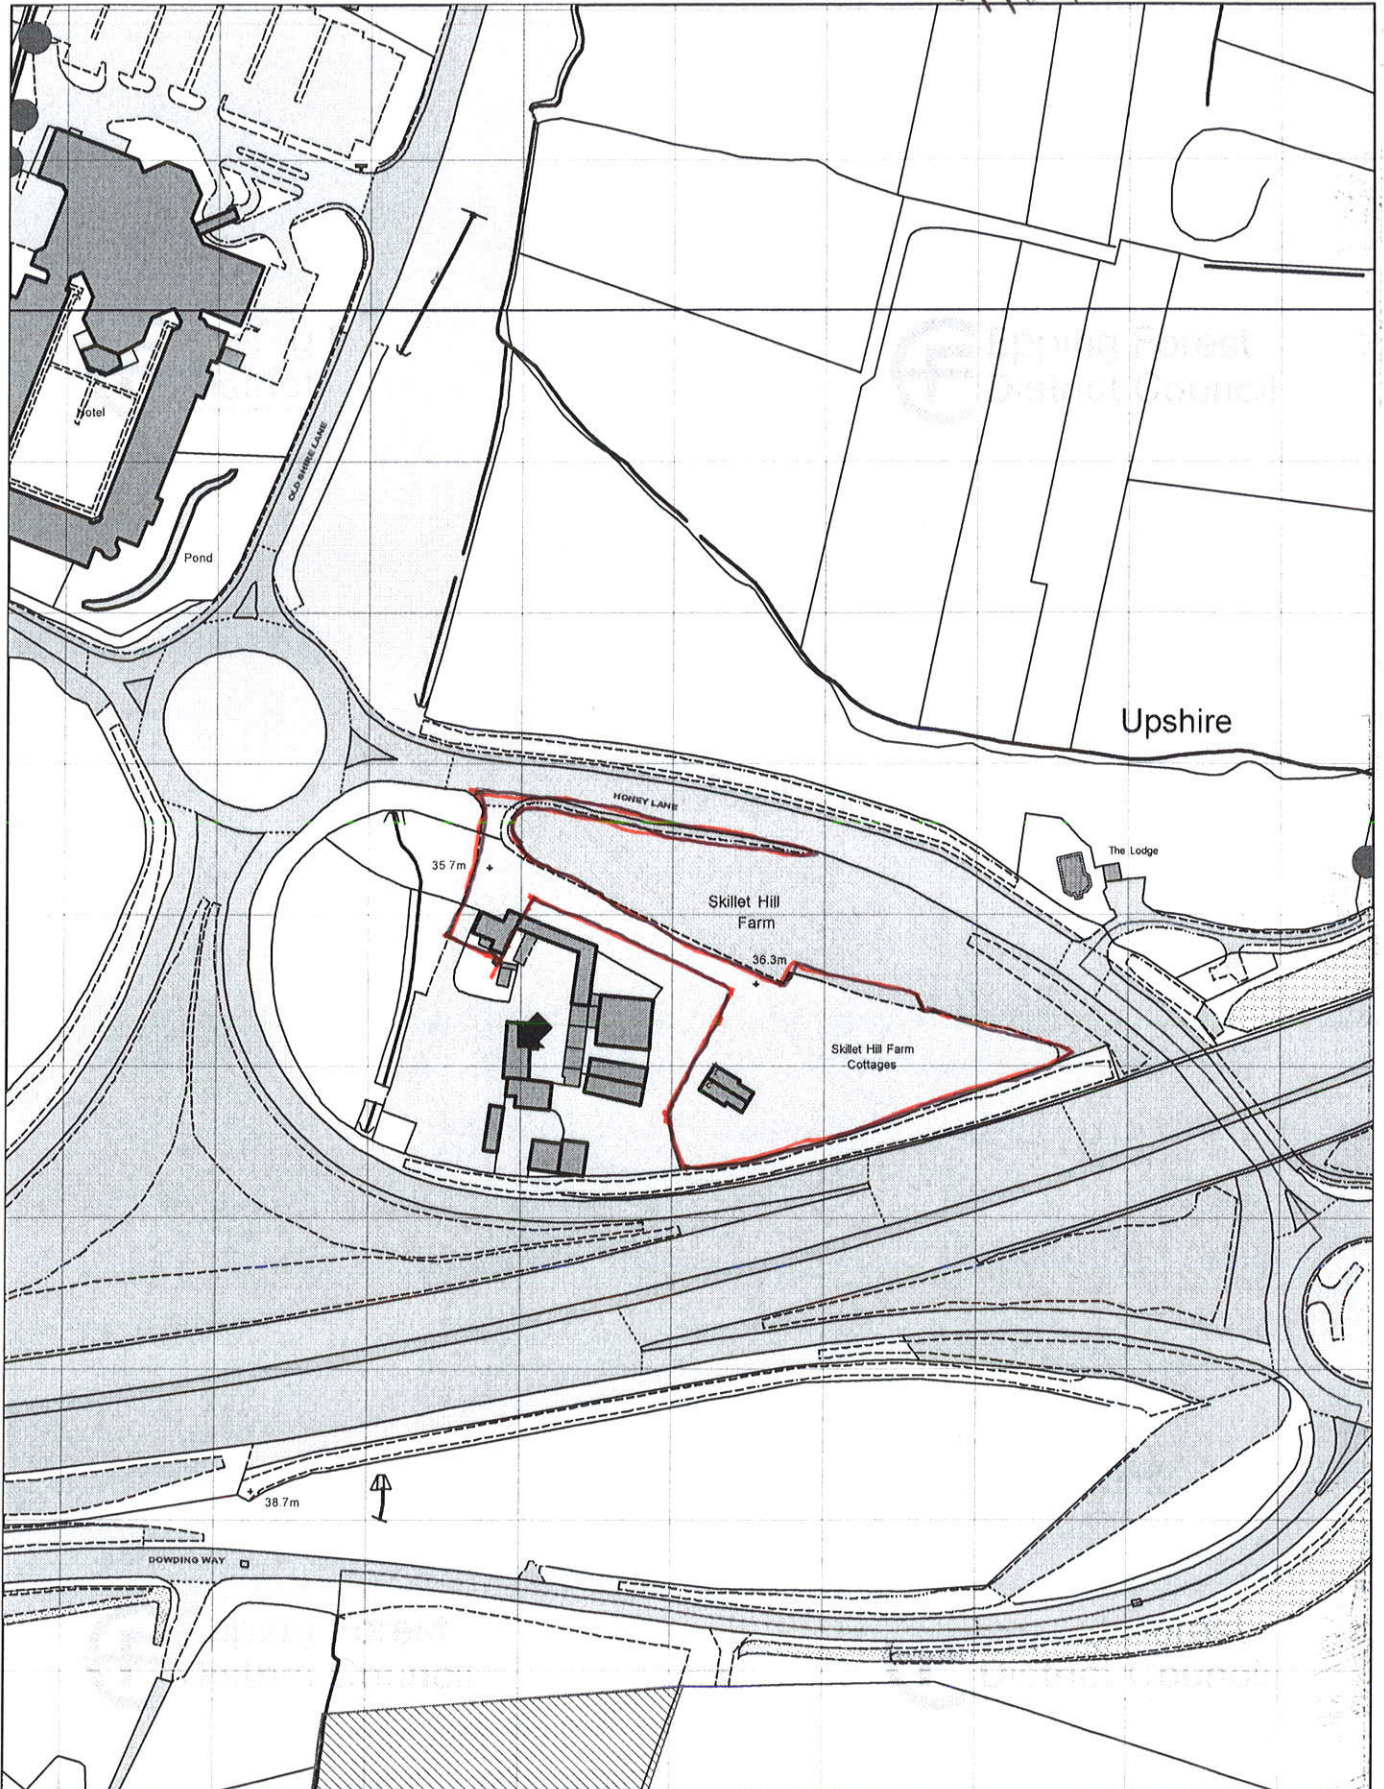

Appendix 1.

Epping Forest District Council
 Planning Services
 Civic Offices
 High Street
 Epping CM16 4BZ

SKILLET HILL FARM,
 HONEY LANE, WALTHAM ABBEY

Centre X: 540506.334
Centre Y: 199761.782
Width : 450.000
Angle : .000

Scale : 1:2500	Date : 8 Dec 2011	Time : 11:33:31 AM
----------------	-------------------	--------------------

Reproduced from the Ordnance Survey Mapping with the permission of the controller of Her Majesty's Stationery Office. Crown Copyright. Unauthorised reproduction infringes Crown Copyright and may lead to prosecutions or civil proceedings. Epping Forest District Council - Licence 100018584.